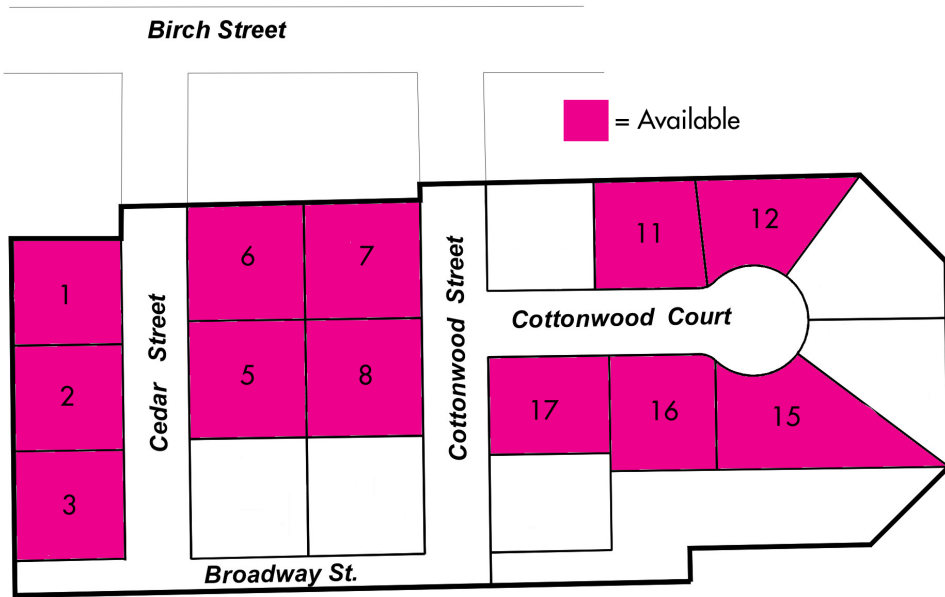

Stoddard Heights

Stoddard, Wisconsin

lots starting at \$32,900

Lot 1	MLS 845368	9,659 sq. ft.	\$32,900
Lot 2	MLS 845638	9,621 sq. ft.	\$32,900
Lot 3	MLS 845633	10,082 sq. ft.	\$32,900
Lot 5	MLS 845576	11,385 sq. ft.	\$34,900
Lot 6	MLS 845559	11,217 sq. ft.	\$34,900
Lot 7	MLS 845555	11,286 sq. ft.	\$34,900
Lot 8	MLS 845551	11,330 sq. ft.	\$34,900
Lot 11	MLS 845543	9,656 sq. ft.	\$34,900
Lot 12	MLS 845540	9,686 sq. ft.	\$34,900
Lot 15	MLS 845536	11,516 sq. ft.	\$34,900
Lot 16	MLS 845533	10,126 sq. ft.	\$34,900
Lot 17	MLS 845529	9,757 sq. ft.	\$39,900