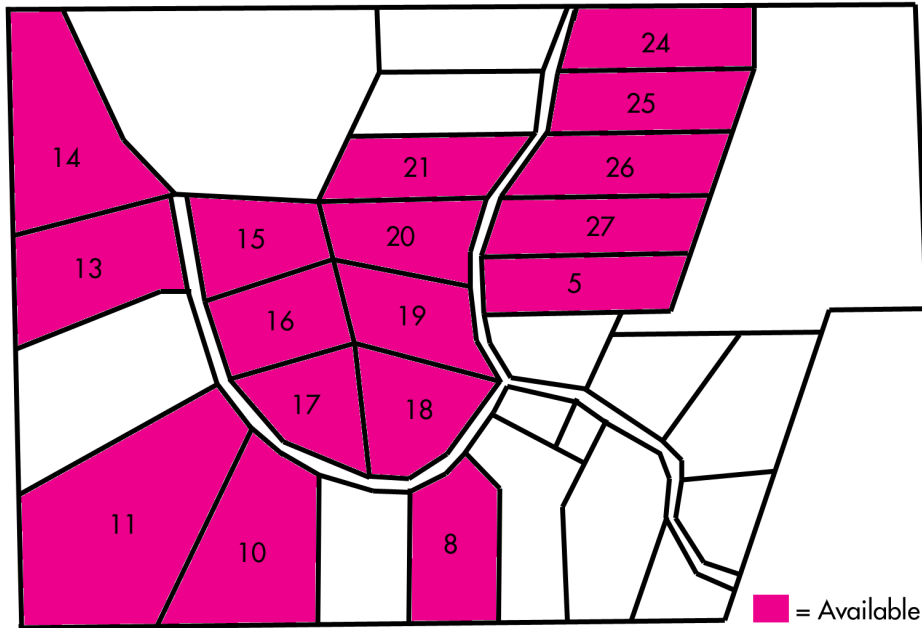

# Riverview Estates

Stoddard, Wisconsin

lots starting at \$54,900

Lot 5	MLS 1020391	5.10 acres	\$54,900
Lot 8	MLS 1020389	6.02 acres	\$57,900
Lot 10	MLS 1020386	9.05 acres	\$59,900
Lot 11	MLS 1020385	15.31 acres	\$87,000
Lot 13	MLS 1020383	7.68 acres	\$95,000
Lot 14	MLS 1020382	10.31 acres	\$99,500
Lot 15	MLS 1020345	5.02 acres	\$95,000
Lot 16	MLS 1020343	5.05 acres	\$95,000
Lot 17	MLS 1000342	5.00 acres	\$67,500
Lot 18	MLS 1000337	6.01 acres	\$72,500
Lot 19	MLS 1020340	5.19 acres	\$82,000
Lot 20	MLS 1020336	5.02 acres	\$85,000
Lot 21	MLS 1020334	5.08 acres	\$85,000
Lot 24	MLS 1020333	5.00 acres	\$75,000
Lot 25	MLS 1020331	5.30 acres	\$72,000
Lot 26	MLS 1020330	5.52 acres	\$59,900
Lot 27	MLS 1020314	5.43 acres	\$59,900