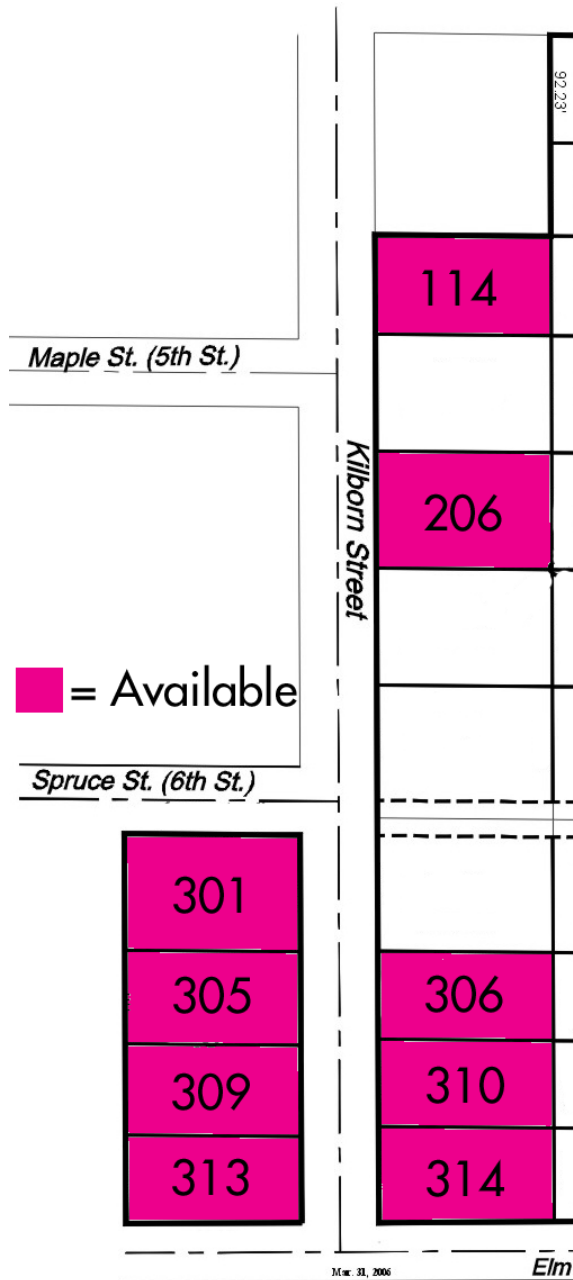

Prarie Meadows

Houston, Minnesota

lots starting at \$29,900

114 Kilborn St.	MLS 1009077	12,751 sq. ft.	\$29,900
206 Kilborn St.	MLS 1009076	15,000 sq. ft.	\$29,900
301 Kilborn St.	MLS 1009065	15,001 sq. ft.	\$29,900
305 Kilborn St.	MLS 1009066	12,001 sq. ft.	\$29,900
306 Kilborn St.	MLS 1009068	11,251 sq. ft.	\$29,900
309 Kilborn St.	MLS 1009069	11,700 sq. ft.	\$29,900
310 Kilborn St.	MLS 1009073	11,250 sq. ft.	\$29,900
313 Kilborn St.	MLS 1009070	11,233 sq. ft.	\$29,900
314 Kilborn St.	MLS 1009072	12,147 sq. ft.	\$29,900