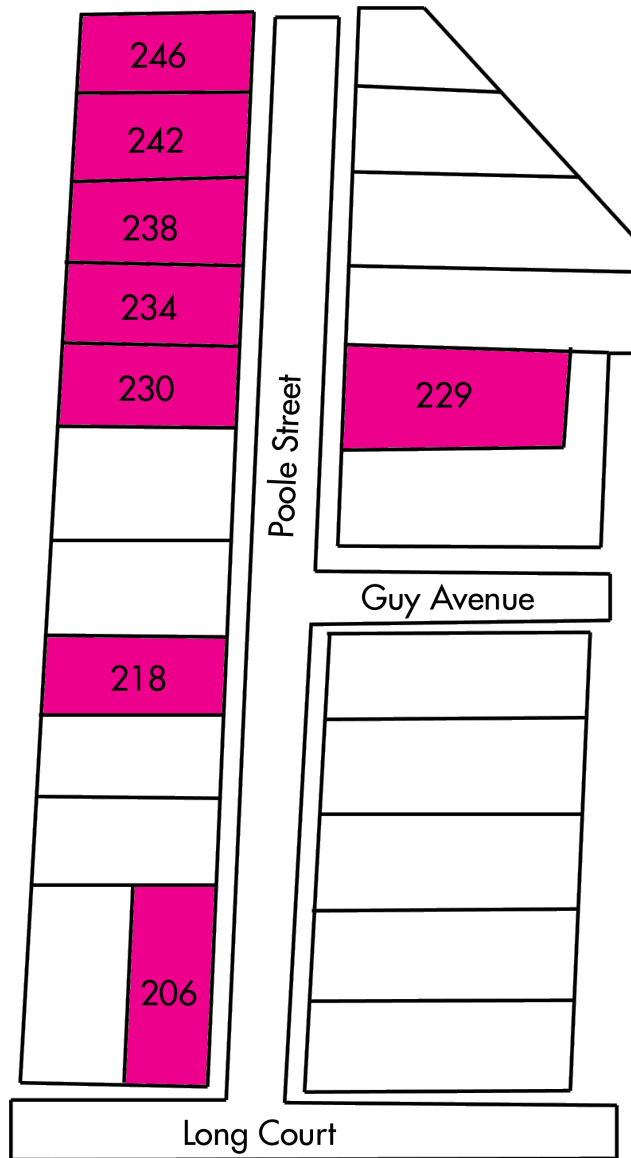

Poole Street

Sparta, Wisconsin

lots starting at \$16,900

206 Poole St.	MLS 839781	7,180 sq. ft.	\$16,900
218 Poole St.	MLS 839776	6,001 sq. ft.	\$16,900
229 Poole St.	MLS 839809	10,350 sq. ft.	\$16,900
230 Poole St.	MLS 839787	6,001 sq. ft.	\$16,900
233 Poole St.	MLS 839807	9,300 sq. ft.	\$16,900
234 Poole St.	MLS 839790	6,001 sq. ft.	\$16,900
238 Poole St.	MLS 839806	6,001 sq. ft.	\$16,900
242 Poole St.	MLS 839793	6,001 sq. ft.	\$16,900
246 Poole St.	MLS839795	6,001 sq. ft.	\$16,900