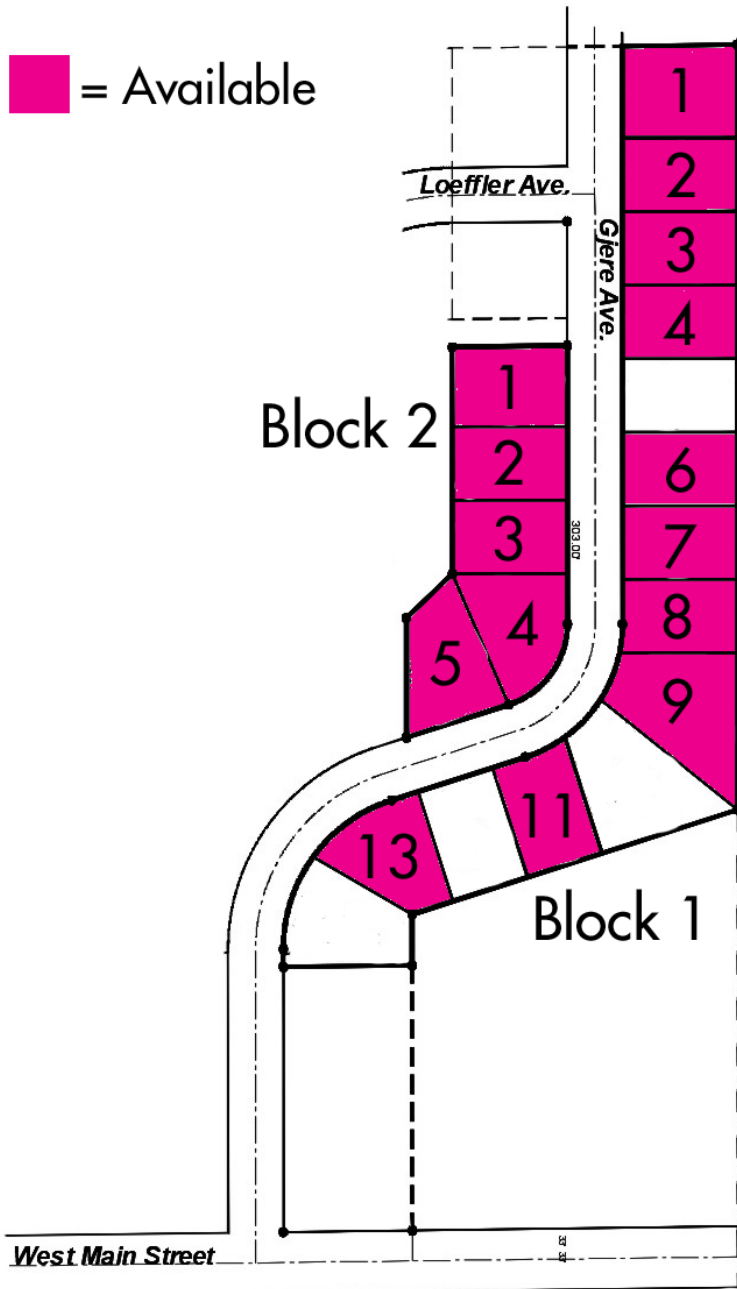

# Pine Estates

Caledonia, Minnesota

lots starting at \$25,900

Block 1 Lot 1	MLS 846306	12,504 sq. ft.	\$25,900
Block 1 Lot 2	MLS 846238	10,000 sq. ft.	\$25,900
Block 1 Lot 3	MLS 846237	10,000 sq. ft.	\$25,900
Block 1 Lot 4	MLS 846307	10,000 sq. ft.	\$25,900
Block 1 Lot 6	MLS 846303	10,000 sq. ft.	\$25,900
Block 1 Lot 7	MLS 846301	10,000 sq. ft.	\$25,900
Block 1 Lot 8	MLS 846266	10,033 sq. ft.	\$25,900
Block 1 Lot 9	MLS 846257	15,890 sq. ft.	\$25,900
Block 1 Lot 11	MLS 846254	10,743 sq. ft.	\$25,900
Block 1 Lot 13	MLS 846253	11,387 sq. ft.	\$25,900
Block 2 Lot 1	MLS 846252	10,000 sq. ft.	\$25,900
Block 2 Lot 2	MLS 846251	10,000 sq. ft.	\$25,900
Block 2 Lot 3	MLS 846307	10,000 sq. ft.	\$25,900
Block 2 Lot 4	MLS 846246	11,982 sq. ft.	\$25,900
Block 2 Lot 5	MLS 846245	12,270 sq. ft.	\$25,900
Block 4 Lot 1	MLS 846243	13,125 sq. ft.	\$29,900
Block 5 Lot 1	MLS 846241	16,250 sq. ft.	\$29,900