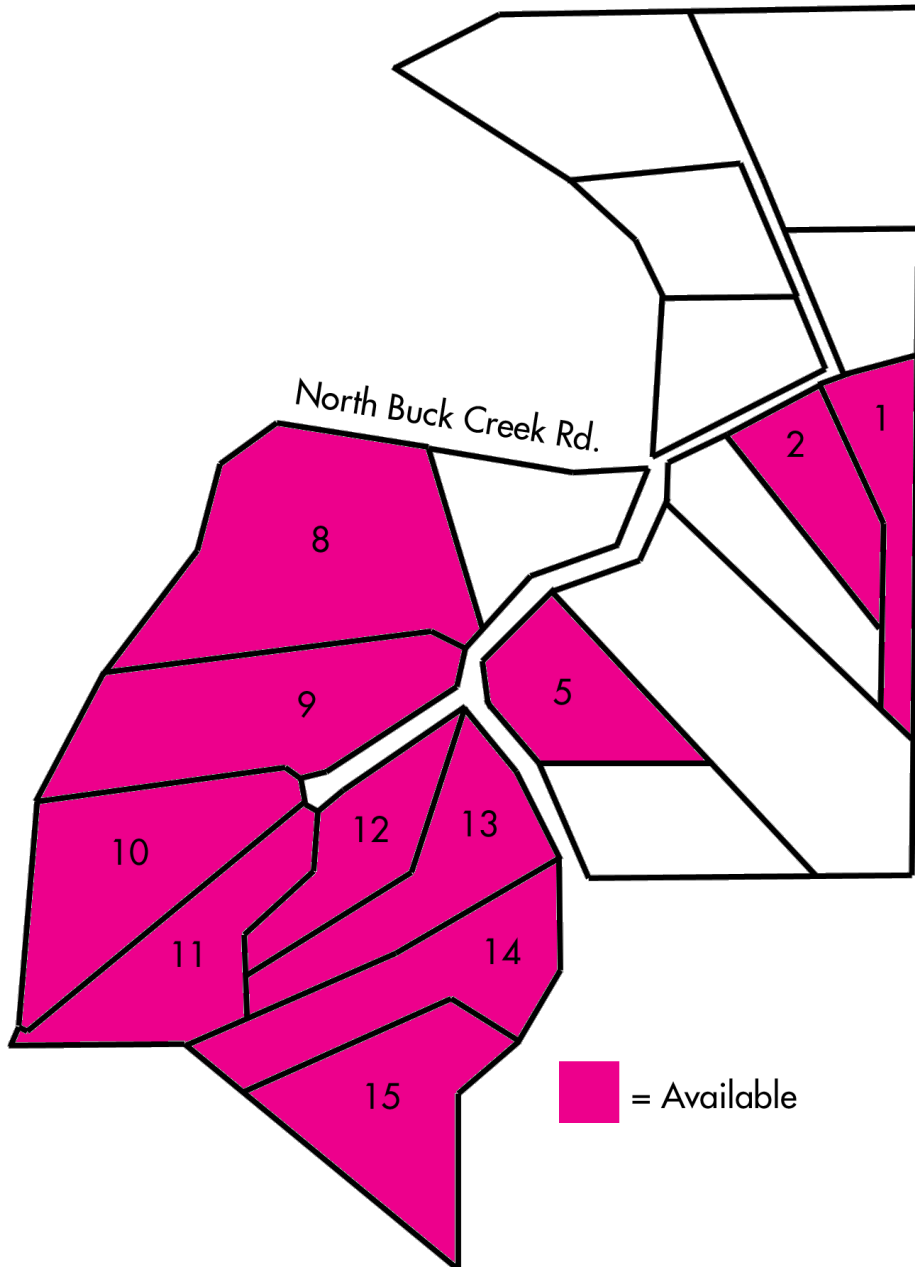

Buck Creek Estates

Ferryville, Wisconsin

lots starting at \$45,000

Lot 1	MLS 1070178	3.90 acres	\$47,500
Lot 2	MLS 1070172	3.90 acres	\$50,000
Lot 5	MLS 1070184	4.90 acres	\$48,000
Lot 8	MLS 1070186	13.1 acres	\$62,000
Lot 9	MLS 1070188	9.50 acres	\$45,000
Lot 10	MLS 1070191	8.20 acres	\$75,000
Lot 11	MLS 1070194	6.30 acres	\$75,000
Lot 12	MLS 1070197	4.30 acres	\$48,000
Lot 13	MLS 1070198	6.10 acres	\$70,000
Lot 14	MLS 1070199	7.10 acres	\$70,000
Lot 15	MLS 1070200	7.20 acres	\$70,000